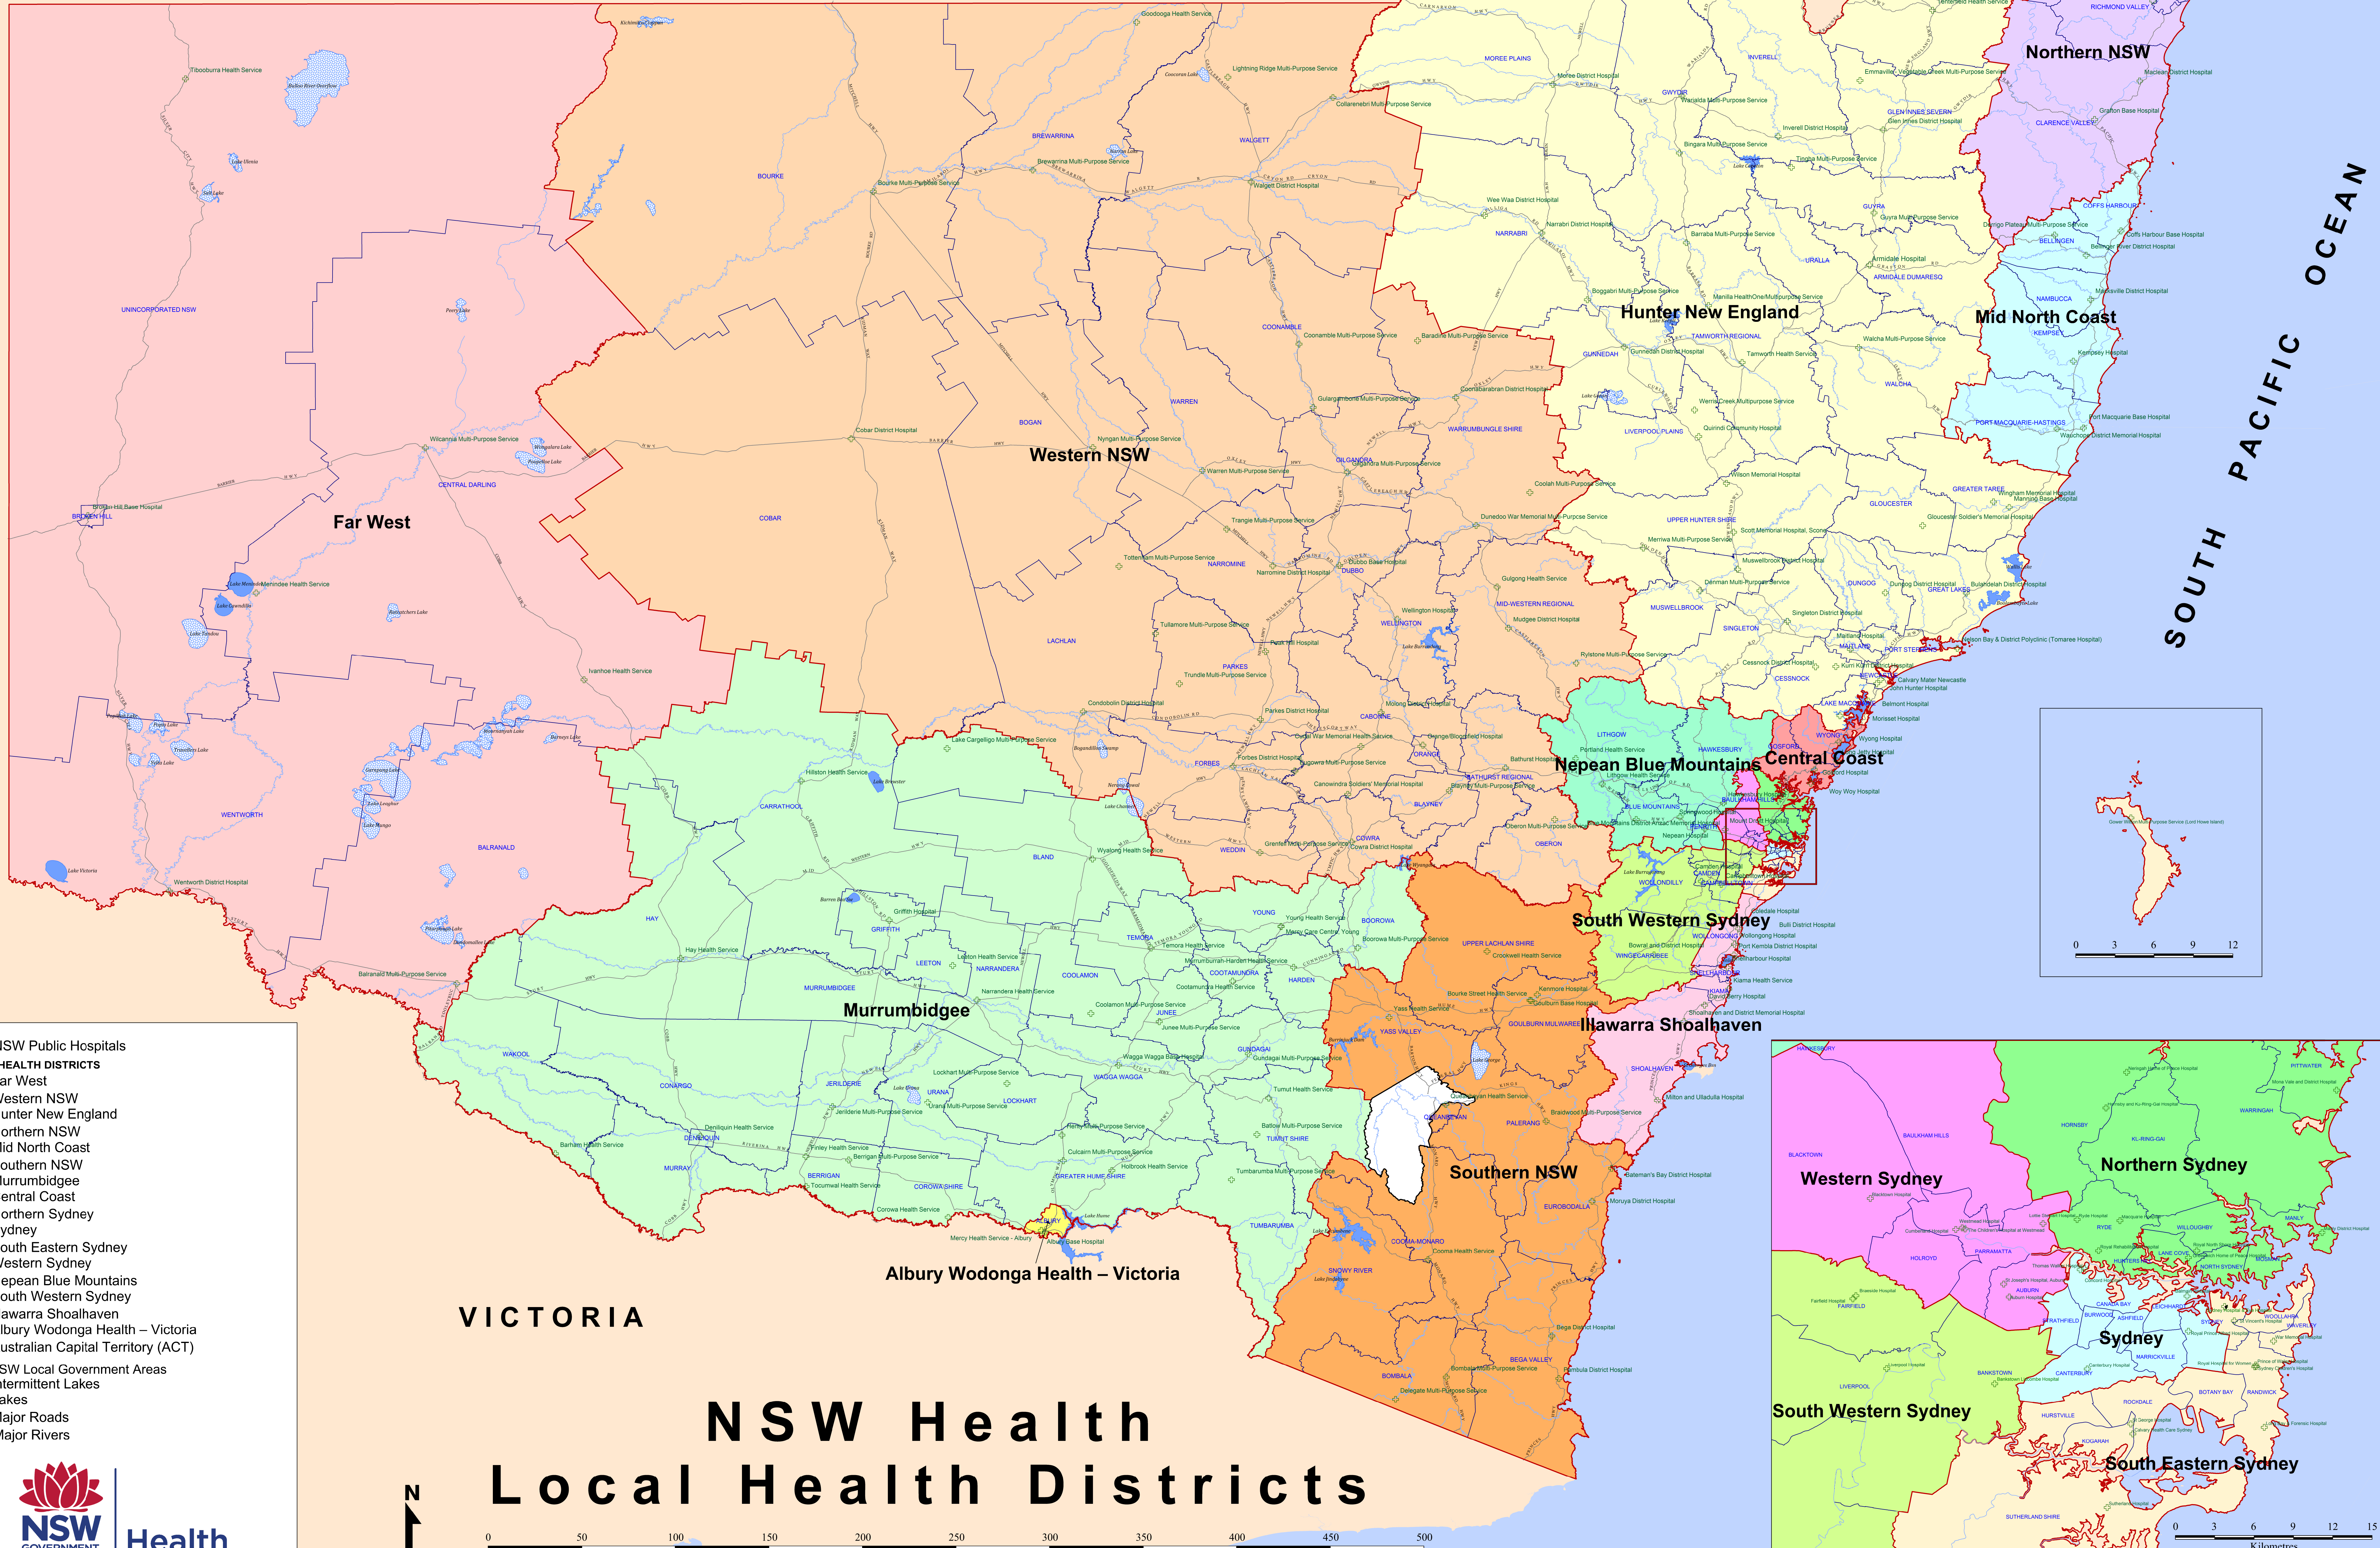

QUEENSLAND

SOUTH AUSTRALIA

SOUTH PACIFIC OCEAN

- NSW Public Hospitals
- LOCAL HEALTH DISTRICTS
- Far West
- Western NSW
- Hunter New England
- Northern NSW
- Mid North Coast
- Southern NSW
- Murrumbidgee
- Central Coast
- Northern Sydney
- Sydney
- South Eastern Sydney
- Western Sydney
- Nepean Blue Mountains
- South Western Sydney
- Illawarra Shoalhaven
- Albury Wodonga Health – Victoria
- Australian Capital Territory (ACT)
- NSW Local Government Areas
- Intermittent Lakes
- Lakes
- Major Roads
- Major Rivers

0 50 100 150 200 250 300 350 400 450 500
Kilometres

NSW Health Local Health Districts

VICTORIA