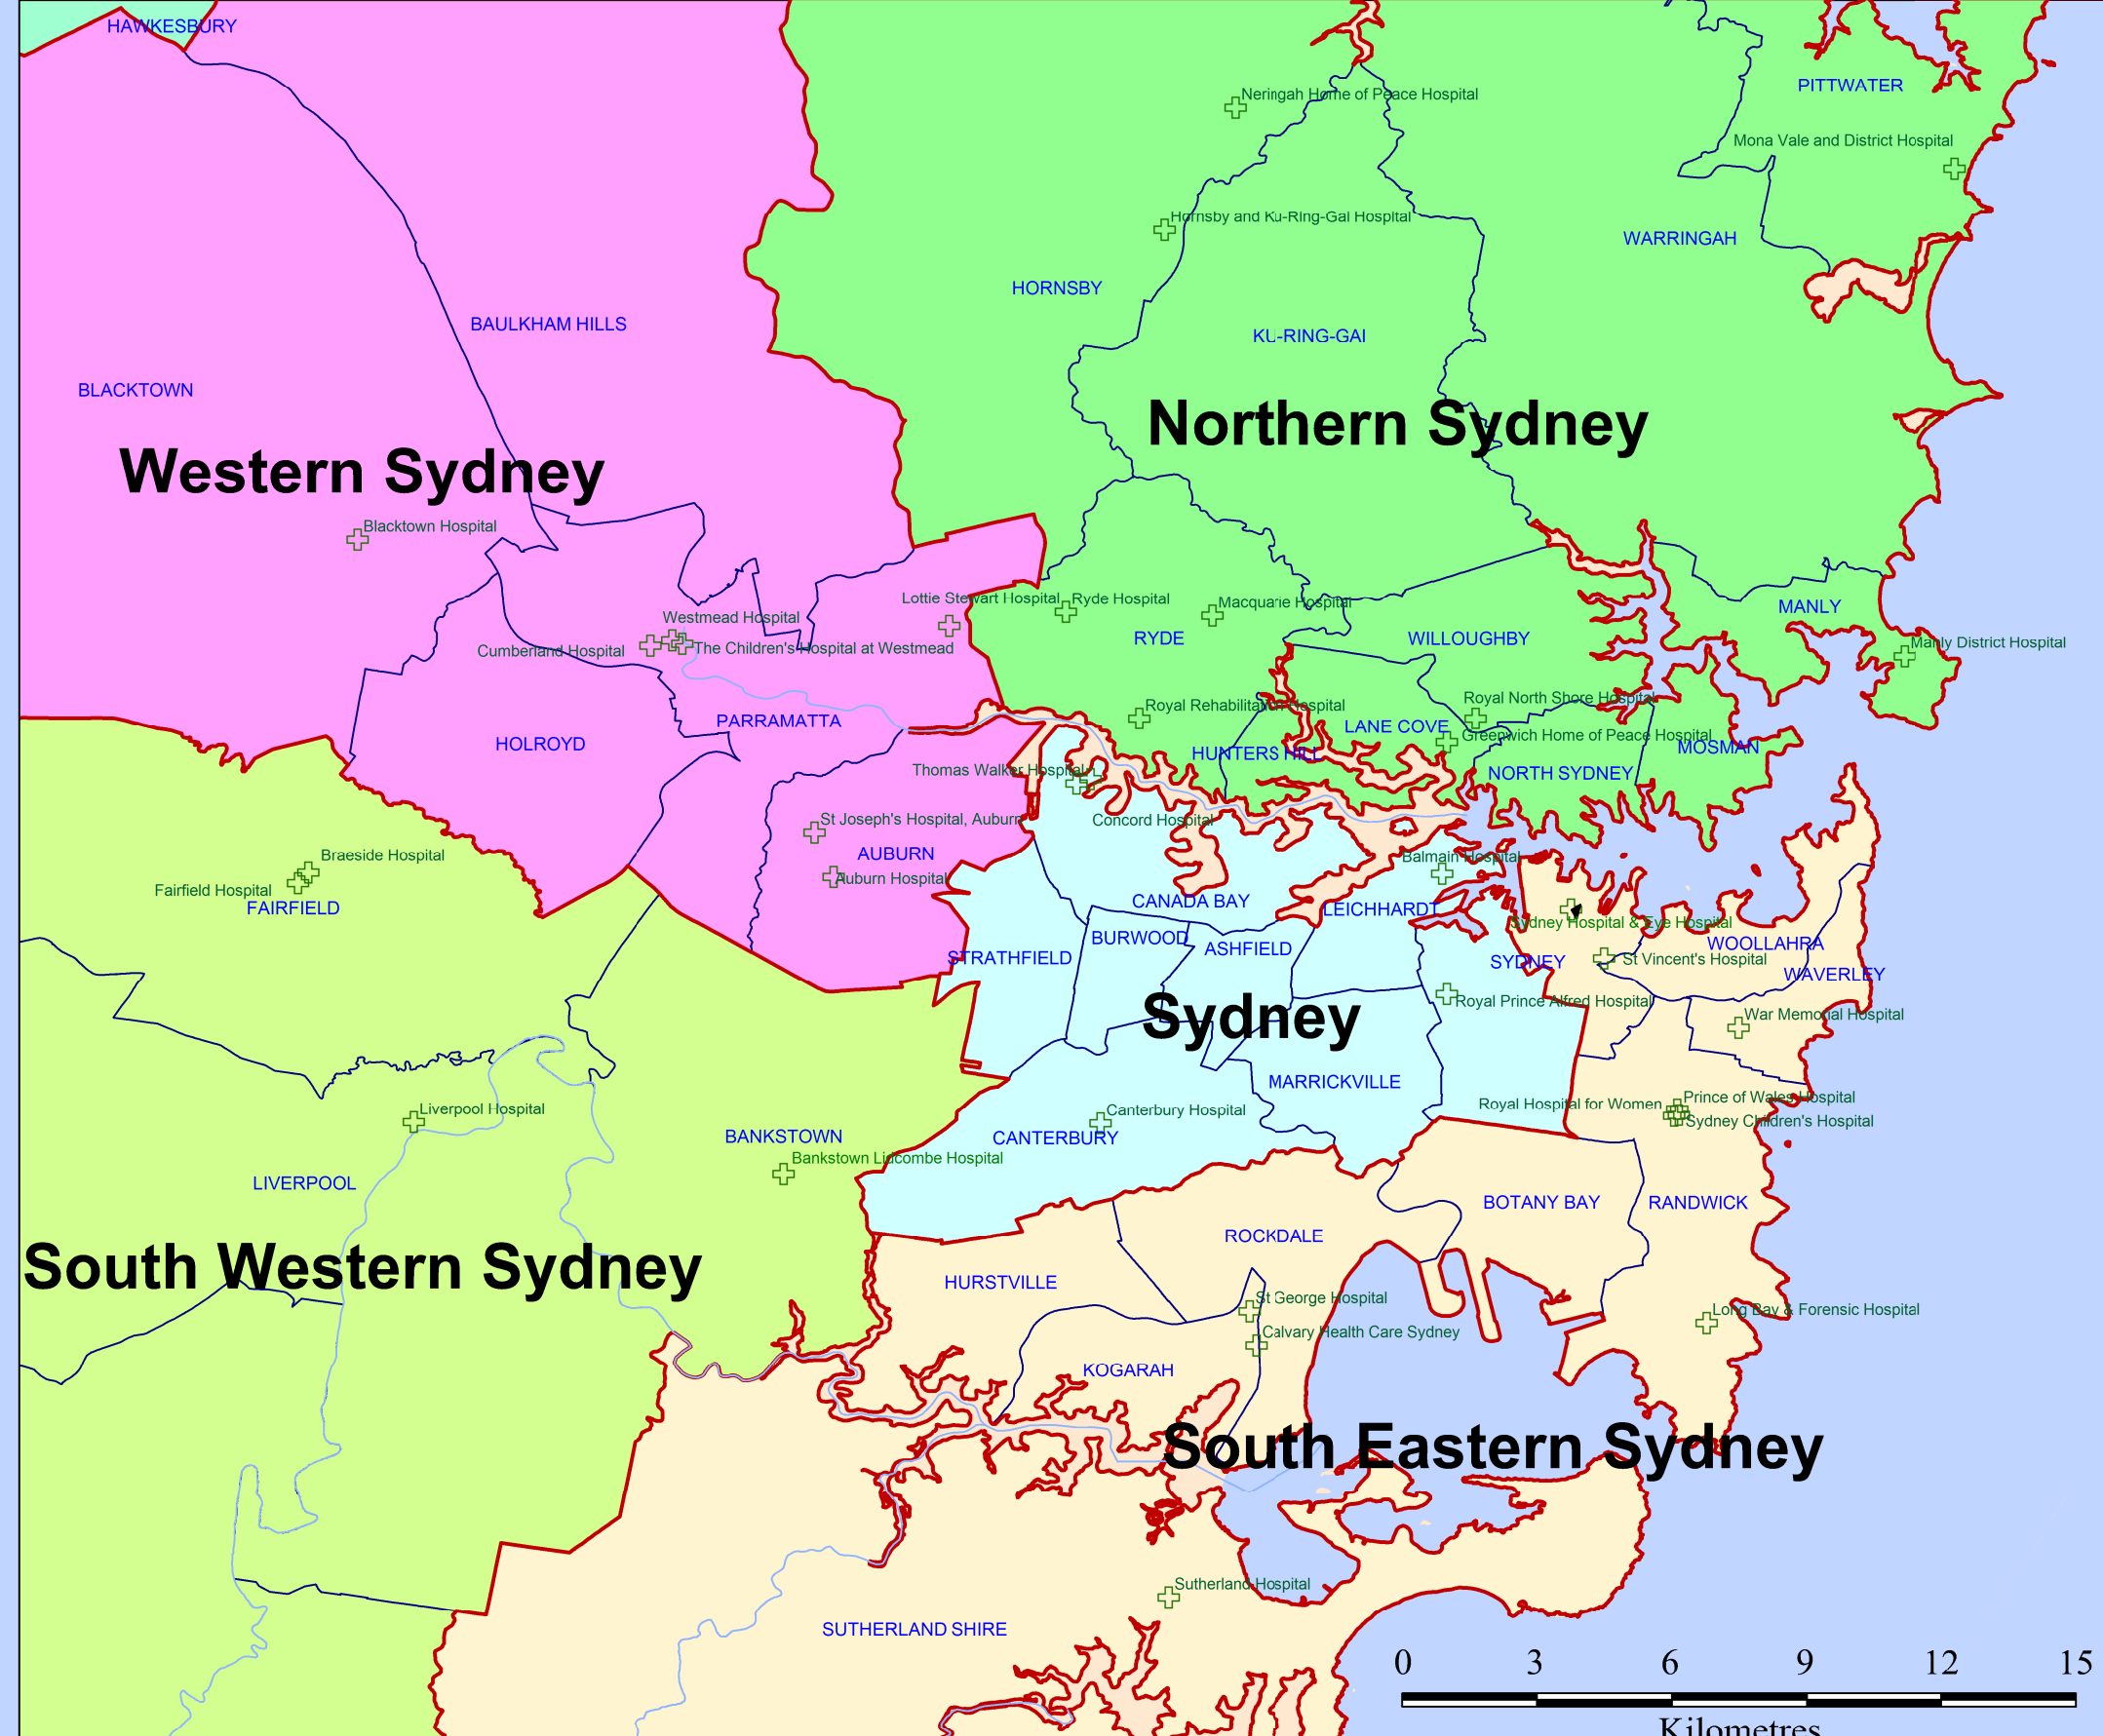

0 3 6 9 12
Kilometres